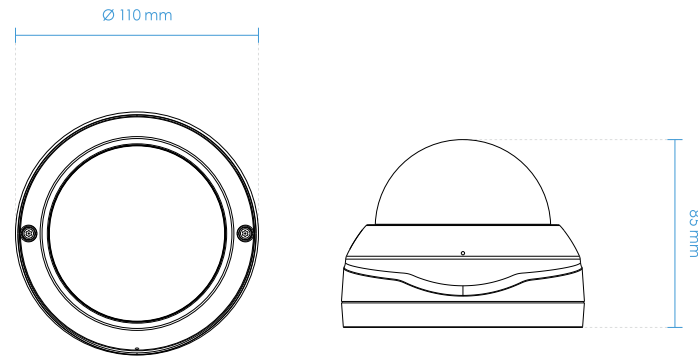

Dimensions

Compatible Accessories

Mounting Kits

Mounting Kits

Mounting Kits

Mounting Kits

Mounting Kits