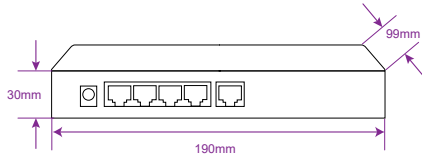

سایر برتری‌ها:

- سخت افزار منحصر بفرد جهت پایداری در تمام شرایط
- اولین محصول ایرانی دارای نشان استاندارد CE اروپا
- دارای گواهینامه ایزو ۹۰۰۱، ۱۰۰۰۲ و ۱۰۰۰۴
- سازگاری با تمام استانداردهای IEEE802
- بدون نیاز به فن
- بدنه ABS

عملکردهای اصلی:

- دارای ۱ پورت ۱۰/۱۰۰ UP-Link RJ45
- دارای ۴ پورت PoE ۱۰/۱۰۰
- نمایش وضعیت پورت ها از طریق LED
- ارسال برق از طریق شبکه تا ۱۵۰ متر
- بدون نیاز به برنامه ریزی دستگاه
- دارای توان ۶۰Watt

3 years Platinum Guarantee

- سه سال گارانتی پلاتینیوم بدون قید و شرط کی دی تی شامل:
- آبخوردگی، شکستگی، ضربه دیدگی، خسارت ناشی از صاعقه، زنگ زدگی، نوسانات برق و سایر اتفاقات و صدمات

Interfaces	
Total Port	5 Ports
Max POE Output	60Watt
POE Port Control	KDT
Fast RJ45 POE Port	4
Gigabit RJ45 POE Port	N/A
Fast RJ45 Uplink Port	1
Gigabit RJ45 Uplink Port	N/A
Gigabit SFP Uplink Port	N/A
Combo Uplink Port	N/A
Network Performance	
Standard	IEEE802.3x, IEEE802.3u, IEEE802.3az, IEEE802.3af, IEEE802.3at
Protocols	CSMA/CD
Speed	Ethernet 10Mbps (half duplex), 20Mbps (full duplex); 10BASE-T: 14,880bps/port Fast Ethernet 100Mbps (half duplex), 200Mbps (full duplex); 100BASE-TX:14,880bps/port
Cabling	10Base-TX:Cat 3 or above Cat-5 UTP(100m) POE=200M 100Base-TX:Cat 5 UTP(100m) POE=150M
Bandwidth	1Gb Internal Bandwidth
MAC Table	8Kb
Auto MDI-MDIX	Yes All Ports
Console	N/A
Transfer Pattern	Store & Forward
Hardware	
Processore Type	Realtek
LED Panel	POE Activity / Data Activity
Main Board	Double Layer
Case	ABS Case

Mounting	Desktop
PD'S	
IP Camera	Yes
Router	N/A
IP Phone	Yes
(+)5/4,(-)8/7	Yes
(+)2/1,(-)6/3	Optional
General	
IP Rating	IP51
Web Language	N/A
Dimension	190*100*30 mm
Weight	211 g
Storage Temp	N/A
Operation Temp	-15°~+50°
Radiation Electromagnetic	EN55016
Status	
LED	Ethernet Interfaces 10/100 LNK/ACT (Green) PoE Ethernet Interfaces PoE-in-Use (af/at-Red)
Power Supply	
Power	48V-DC/1.25A
Redundant	N/A
LED Power	Yes
Power Cable	Available
Guarantee	
Product Guarantee	3 Years Platinum Guarantee
MTBF	100K hrs min. MIL-HDBK-217F (25°)
Blind Protections	Optional