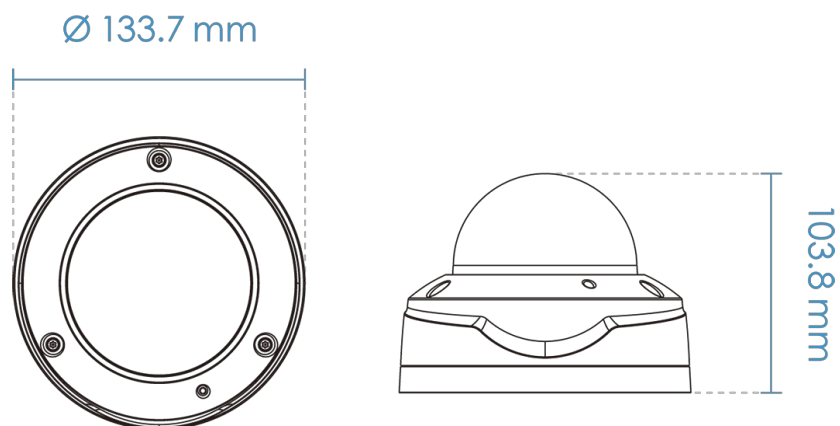

## Audio

Audio Capability	One-way Audio
Audio Compression	G.711, G.726
Audio Interface	Built-in microphone
Effective Range	5 meters

## Dimensions