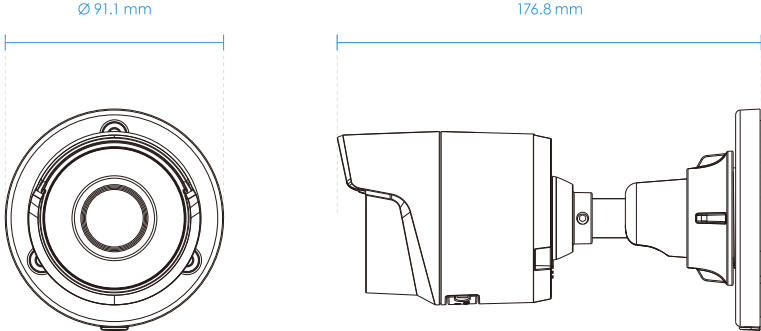

General

Connectors	RJ-45 cable connector for 10/100Mbps Network/PoE connection
Power Input	IEEE 802.3af PoE Class 2
Power Consumption	Max. 6.49 W/3.6 W (IR on/off)
Dimensions	Ø 91.1 x 176.8 mm
Weight	530 g
Certifications	EMC: CE (EN 55032 Class B, EN 55024), FCC (FCC Part 15 Subpart B Class B), RCM (AS/NZS CISPR 32 Class B), VCCI (VCCI-CISPR 32 Class B); Safety: UL (UL 62368-1), CB (IEC/EN 62368-1, IEC/EN 60950-22, IEC/EN 62471); Environment: IK10 (IEC 62262), IP66 (IEC 60529); IA: BIS (IS 13252)
Operating Temperature	Starting Temperature: -10°C ~ 60°C (14°F ~ 140°F) Working Temperature: -30°C ~ 60°C (-22°F ~ 140°F)
Humidity	90%
Warranty	36 months

Dimensions

Compatible Accessories

Mounting Kits

AM-312
Pole Mount Adapter

Mounting Kits

AM-412
Corner Mount Adapter

Mounting Kits

AM-523
Adapting Plate