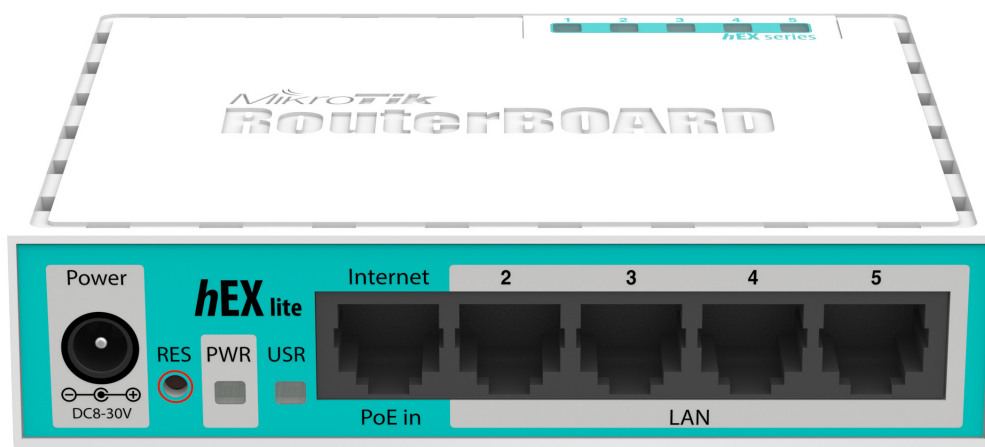

## hEX lite

The hEX lite is a small five port ethernet router in a nice plastic case.

Not only this is an attractive looking tiny SOHO unit, its price is lower than the RouterOS license alone - there simply is no choice when it comes to managing your wired home network, the hEX lite has it all.

It's probably the most affordable MPLS capable router on the market! No more compromise between price and features - hEX lite has both. With its compact design and clean looks, it will fit perfectly into any SOHO environment.

## Specifications

Product code	RB750r2
CPU nominal frequency	850 MHz
CPU core count	1
Size of RAM	64 MB
10/100 Ethernet ports	5
PoE in	Yes
Supported input voltage	6V - 30V
Dimensions	113 x 89 x 28mm
License level	4
Operating System	RouterOS
CPU	QCA9533
Max Power consumption	2W
Suggested price	\$39.95