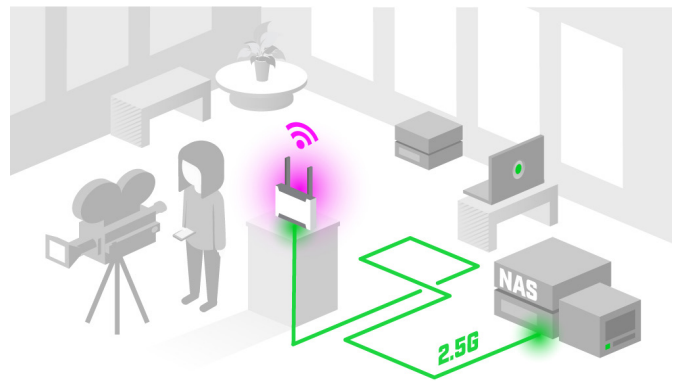

Are you tired of those suspicious, low-quality default routers from your service providers? So many households are switching to mobile internet, but those default routers can really ruin the experience. Not only do they lack features, speed, and power, the designs can get weird with all the black boxes and spiky antennas. That's why we decided to take everything we've learned over the last 20 years of networking excellence and create a **single device that will make most households happy: the MikroTik Chateau**. It features a purposeful balance of **extensive features, accessible pricing, and classy design** that will fit right in.

Chateau is a high-speed, dual-band home access point that adapts to your needs. It features a **powerful quad-core ARM CPU**, a fast, reliable, and responsive **CAT6 LTE modem** for excellent mobile connectivity, and **the most advanced networking software** on the market – RouterOS. But don't worry – it can be as simple or as complex as you want. **Chateau is designed to serve the most diverse user groups:** IT professionals can push it to its limits, regular households can plug it in and forget it exists. With Chateau, you will always have options.

This ax edition of Chateau LTE6 features Gen 6 ax wireless, 2.5G Ethernet, and an improved 1.8 GHz CPU for the most demanding tasks! Run multiple simultaneous secure VPN tunnels in your office, host intricate container projects on your router, or control massive IoT setups – this Chateau can handle anything!

Two types of Chateau LTE6 ax users

Michael travels a lot. He has an ultra-fast ISP connection at home. 2.5 Gigabit Ethernet ports is his main connection. He uses the LTE6 modem on the go – instead of a hotspot.