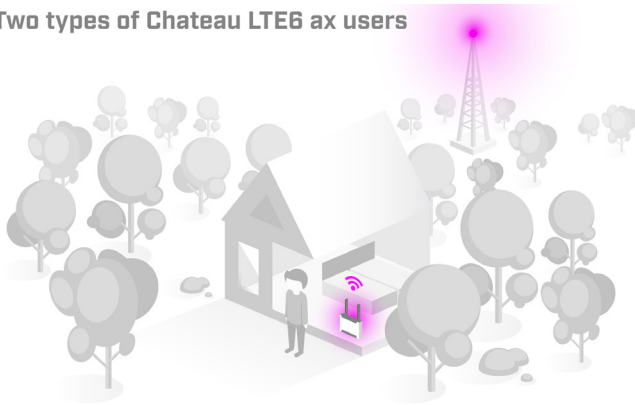

Chateau is a high-speed, dual-band home access point that adapts to your needs. It features a **powerful quad-core ARM CPU**, a fast, reliable, and responsive **CAT6 LTE modem** for excellent mobile connectivity, and **the most advanced networking software** on the market – RouterOS. But don't worry – it can be as simple or as complex as you want. **Chateau is designed to serve the most diverse user groups:** IT professionals can push it to its limits, regular households can plug it in and forget it exists. With Chateau, you will always have options.

This ax edition of Chateau LTE6 features Gen 6 ax wireless, 2.5G Ethernet, and an improved 1.8 GHz CPU for the most demanding tasks! Run multiple simultaneous secure VPN tunnels in your office, host intricate container projects on your router, or control massive IoT setups – this Chateau can handle anything!

Two types of Chateau LTE6 ax users

Michael travels a lot. He has an ultra-fast ISP connection at home. 2.5 Gigabit Ethernet ports is his main connection. He uses the LTE6 modem on the go – instead of a hotspot.