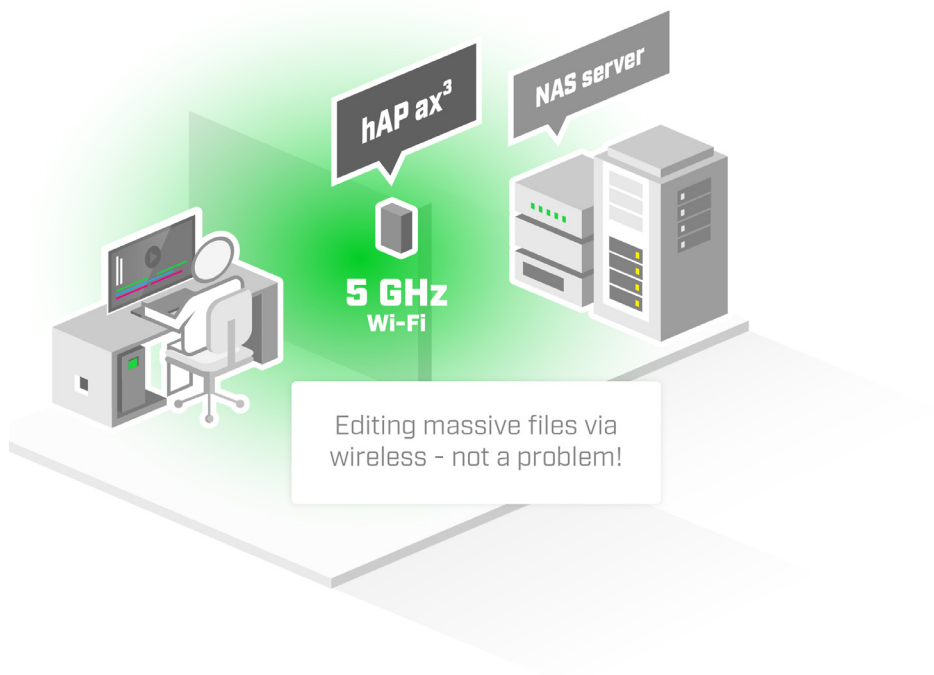

Safer in many ways

hAP ax³ can ease your mind on multiple levels simultaneously. **European-based production**, our famous Northern work ethic, and cooperation with the EU lawmakers ensure full compliance with all the necessary safety policies. **Multiple power options** (DC Jack & PoE-in) result in fewer worries about potential downtime. The latest RouterOS v7 updates and the addition of **WPA3 advanced encryption** support bring unprecedented software security.

To sum things up - **hAP ax³** is among **the fastest, safest, and most powerful choices in the home access point world**. Wired or wireless. And it comes with the most advanced networking software on the market – RouterOS. Unlike many other vendors, we don't limit what you can do. There are no paywalls or confusing subscriptions. All our devices share the same limitless operating system. **Imagination is the only limitation.**