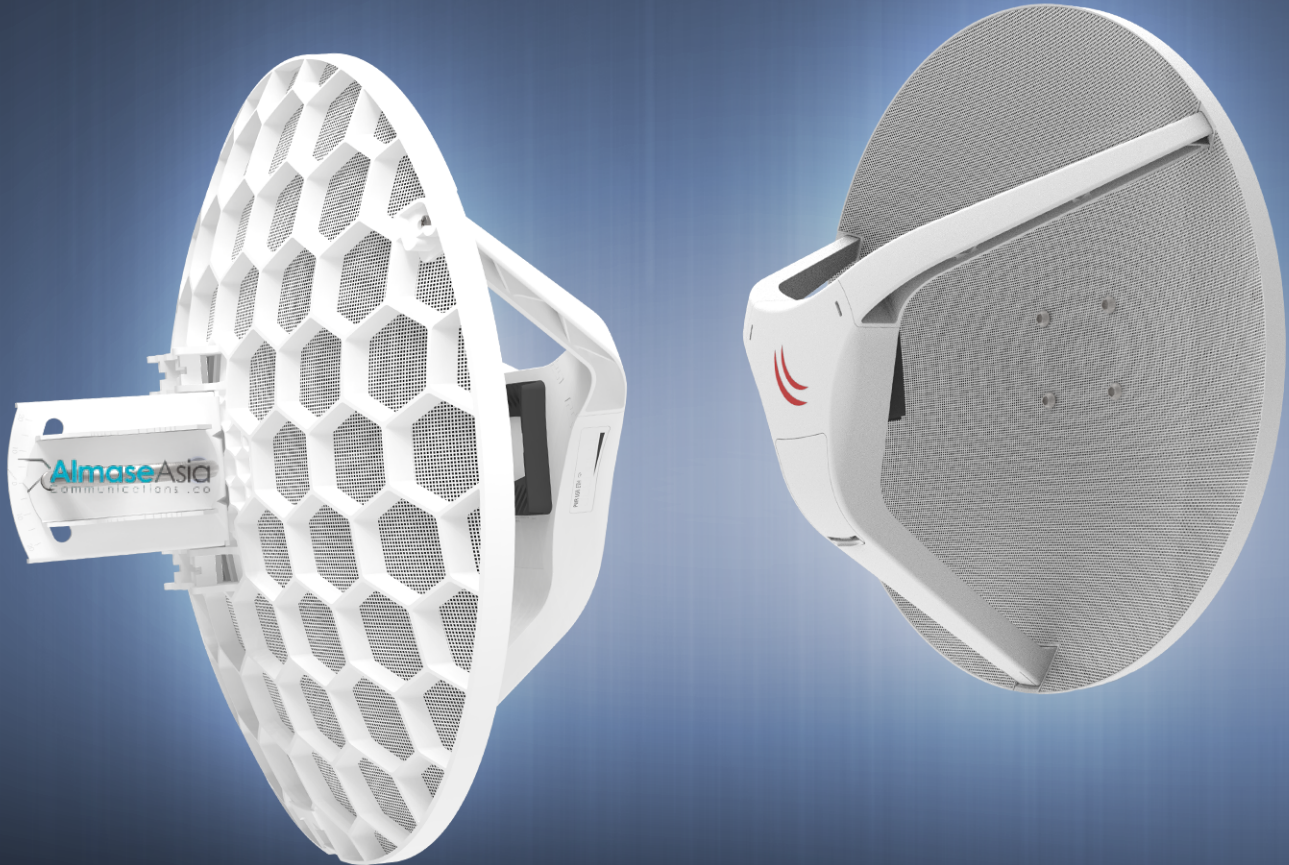

Wireless Wire Dish

2 Gbit/s aggregate link without cables!

2 Gbit/s
over wireless

Up to
1500m
range

60 GHz
radio

Gigabit
Ethernet

Paired
Secure Link
preconfigured

Powered by
AF/AT/Passive
PoE

The Wireless Wire Dish offers blazing fast Gigabit speeds for transparent connectivity between two locations, without any sacrifice in your LAN speeds. Simply point the included devices at one another and power them on, they are already preconfigured to connect automatically!

The Wireless Wire Dish works in the 60 GHz spectrum and is not affected by the crowded WiFi frequencies, offering a stable and fast link for distances up to 1500 m. The kit includes two LHG60G devices that are already paired together with AES encryption, for simple turnkey operation.

Wireless Wire Dish

The Wireless Wire Dish is a ground breaking solution which offers Fiber speed and quality on distances up to 1500 m for a fraction of the price!

This amazing kit makes a secure AES encrypted 60 GHz wireless link that is not affected by the crowded WiFi spectrum, offering a stable and fast link for distances up to 1500 meters. Simply point the included devices at one another and power them on, they are already preconfigured to connect automatically and will make a 2 Gb/s aggregate link.