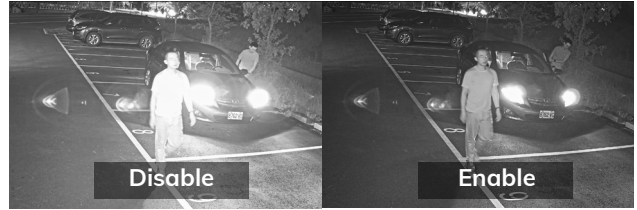

WDR Pro - Clear imaging under backlight

Smart IR - Balanced IR exposure