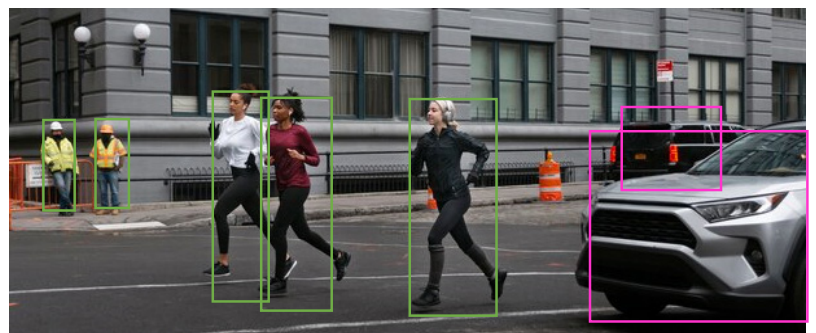

See More Details in 5MP Resolution with Robust Design

The camera captures object details with clear 5MP images at 30 fps. It features 120 dB WDR Pro for handling high-contrast scenes, Smart IR for optimal exposure, and up to 30 meters of IR coverage for 24/7 surveillance.

Clear details in 5MP Resolution

WDR Pro - Clear imaging under backlight

Smart IR - Balanced IR exposure

Metal Housing with IK10 Certification

IK10 metal housing safeguards the camera from vandal attacks and retains its color for a long-lasting, polished look.

Built for Everyone: Smart, Secure, and Everyday-Ready Solution

Focus on people and vehicle

Effortlessly detect and distinguish people, vehicles with Vision Object Analytics—designed to prioritize what truly matters.

Perimeter intrusion

Fence jump

Loitering in critical location

Find critical footage faster with Deep Search
Effortlessly and quickly find evidence using Deep Search.
View best shots and their paths, no need for video replays.