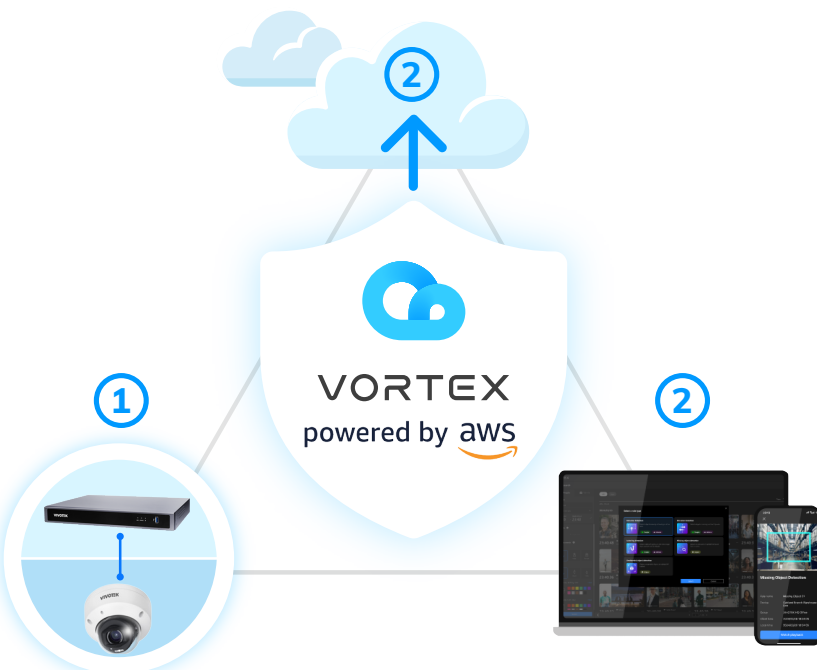

C-series AI Camera

FD9380-V2 / IB9380-V2 / IT9380-V2

The C-series AI camera captures detailed 5MP resolution at 30 fps with WDR clarity, even in challenging lighting. Powered by Smart VCA analytics and Vision Object Analytics, it ensures that users only get the alerts that matter. With an IK10 metal housing and enterprise-grade security from Trend Micro, this camera is built for reliability, inside and out.

Easy Operation with VORTEX

1 Camera Plug & Play
Simplify setup and monitor power with built-in PoE NVR.

2 Download VORTEX app
Get VORTEX app to create your account.

3 Scan QR code
Connect your NVR to VORTEX cloud platform.

Any Devices

Web Browser

Web Browser

Flexible Expansion

Up to 128 Cameras

Up to 10 Users

Remote Maintenance

Firmware Updates

Reboot NVR

End-to-End Security, Secured Operation

Bridge-to-Cloud

1 Hardware Security

Trend Micro™ IoT Security

Signed Firmware

Secure Boot

2 Connection Security