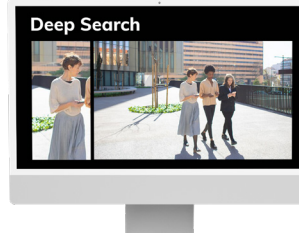

See More Details in 5MP Resolution with Robust Design

The camera captures object details with clear 5MP images at 30 fps. It features 120 dB WDR Pro for handling high-contrast scenes, Smart IR for optimal exposure, and up to 30 meters of IR coverage for 24/7 surveillance.

Perimeter intrusion

Fence jump

Loitering in critical location

Find critical footage faster with Deep Search
Effortlessly and quickly find evidence using Deep Search.
View best shots and their paths, no need for video replays.